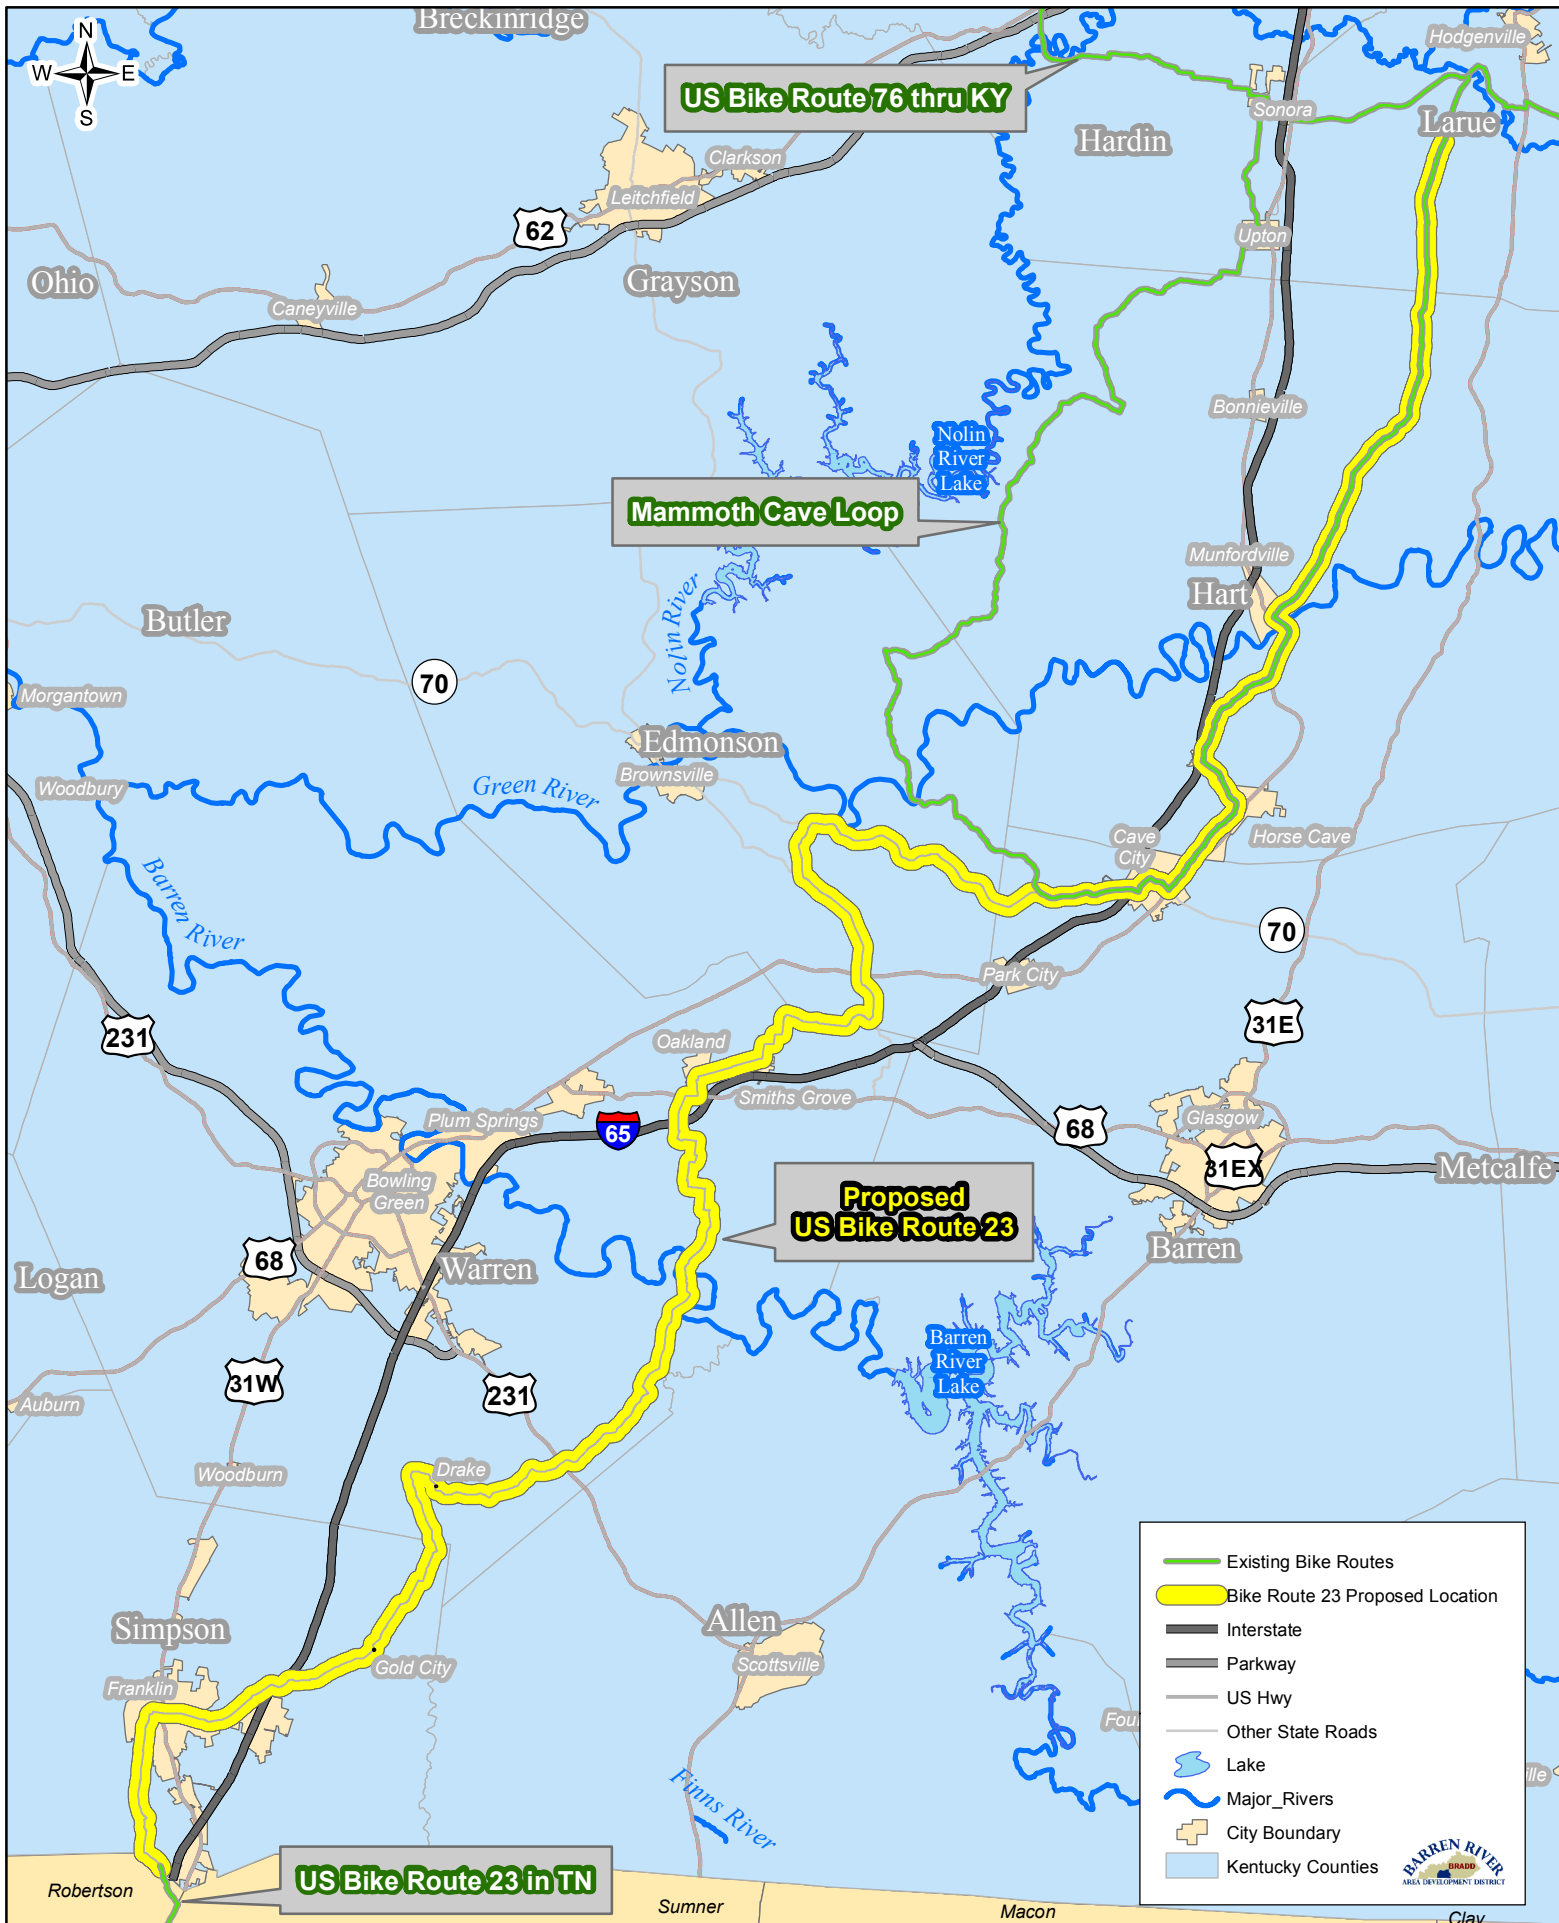

Proposed Kentucky Location for US Bike Route 23

	Existing Bike Routes
	Bike Route 23 Proposed Location
	Interstate
	Parkway
	US Hwy
	Other State Roads
	Lake
	Major Rivers
	City Boundary
	Kentucky Counties

BARREN RIVER AREA DEVELOPMENT DISTRICT