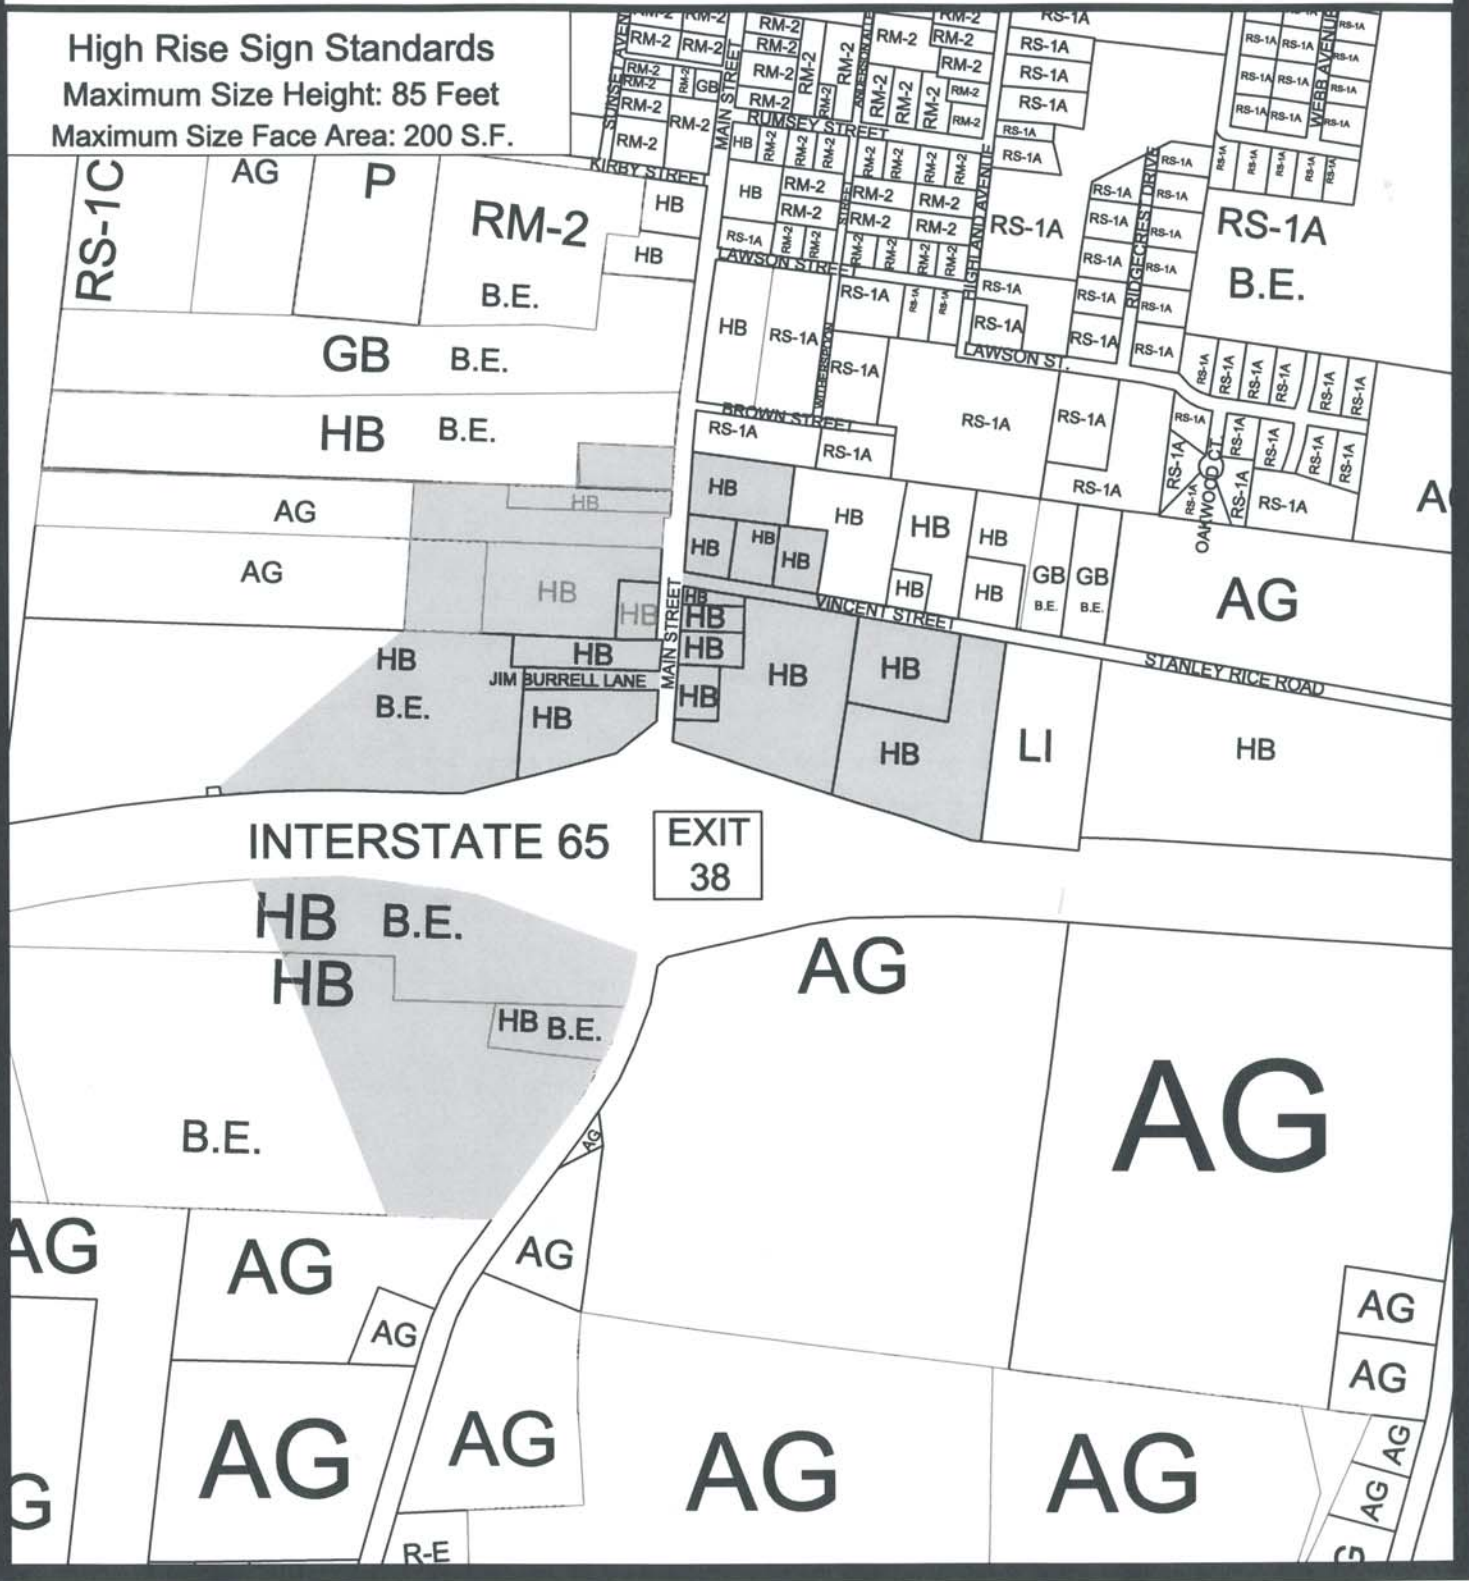

# EXHIBIT A3

Area Permitting High Rise Signs  
See Section 4.6.8.F.7.b

High Rise Sign Standards  
Maximum Size Height: 85 Feet  
Maximum Size Face Area: 200 S.F.

Zoning district boundaries subject to change. For current boundaries and more detailed delineation, see the Official Zoning Map maintained by the City - County Planning Commission of Warren County.