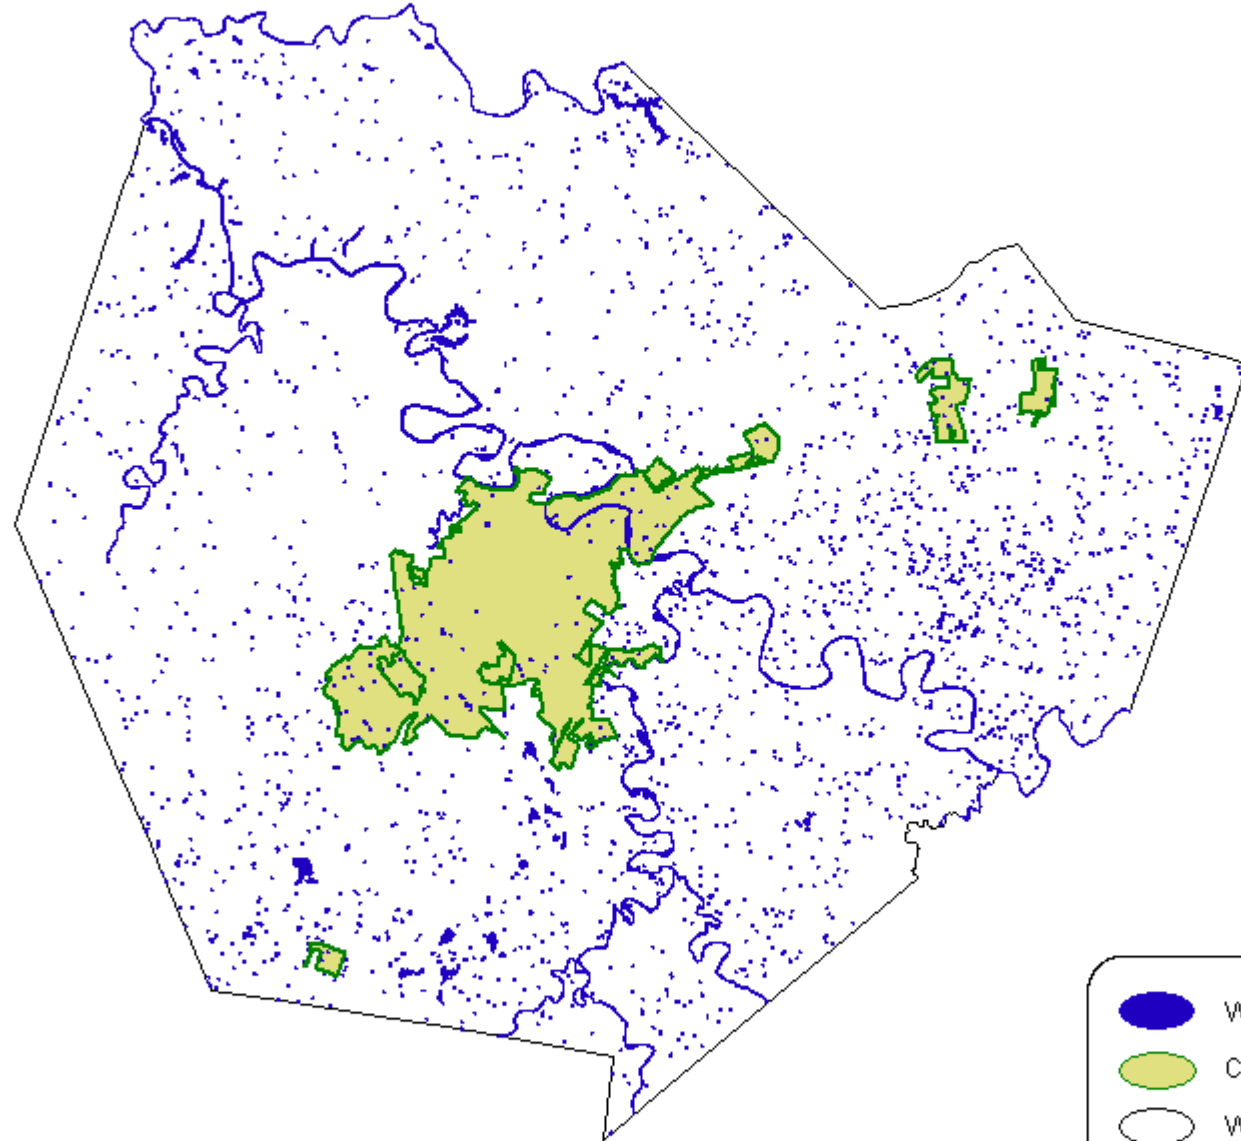

# WARREN COUNTY WETLAND LOCATIONS

-  WETLAND
-  CORPORATE LIMITS
-  WARREN COUNTY

3 0 3 6 9 Miles

Prepared By: City - County Planning Commission of Warren County

270.842.1953

[www.warrenpc.org](http://www.warrenpc.org)