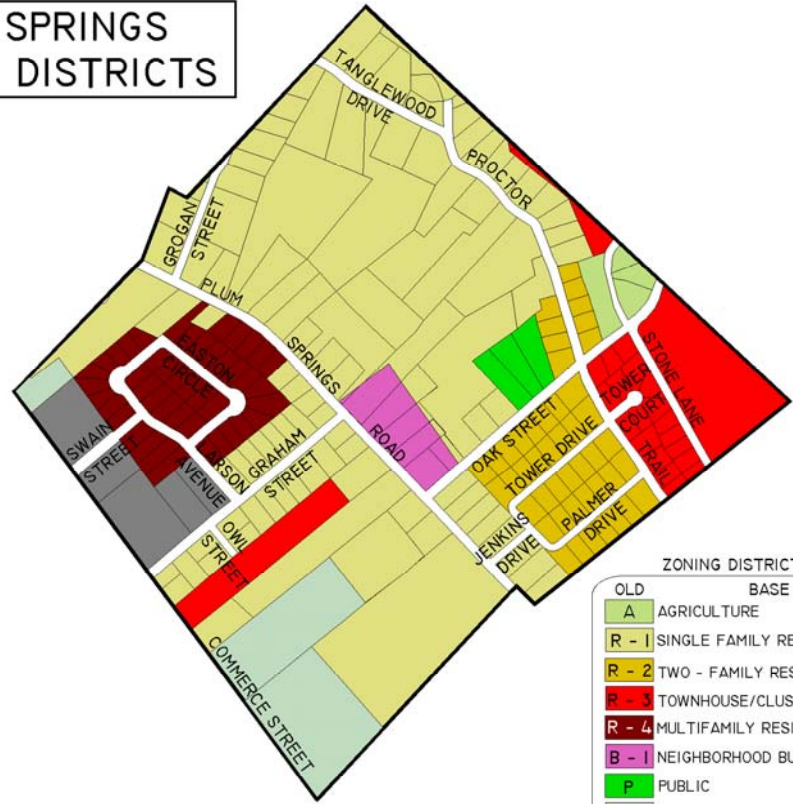

# PLUM SPRINGS ZONING DISTRICTS

ZONING DISTRICT CONVERSION TABLE

OLD	BASE DISTRICT	NEW
A	AGRICULTURE	AG
R - 1	SINGLE FAMILY RESIDENTIAL - SEWERED	RS - 1A
R - 2	TWO - FAMILY RESIDENTIAL	RM - 2
R - 3	TOWNHOUSE/CLUSTER RESIDENTIAL	RM - 3
R - 4	MULTIFAMILY RESIDENTIAL	RM - 4
B - 1	NEIGHBORHOOD BUSINESS	NB
P	PUBLIC	P
I - 1	LIGHT INDUSTRIAL	LI
I - 2	HEAVY INDUSTRIAL	HI
— CITY LIMITS		